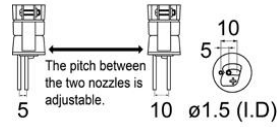

Size $\phi 1.5 \times 3$

Vacuum function inoperative nozzle

A1190 Dual Single

Size $\phi 2.5 \times 9.5$

Vacuum function inoperative nozzle

A1325 Dual Single

Size $\phi 1.5 \times 5$ to 10

Vacuum function inoperative nozzle