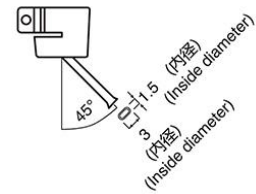

A1138B PLCC
Size 30 x 30(84pin)

A1189B PLCC
Size 34 x 34(100pin)

SOJ

A1214B SOJ
Size 10 x 26

A1183 SOJ
Size 15 x 8
Vacuum function inoperative nozzle

A1184B SOJ
Size 18 x 8

BGA

A1470 BGA
Size 8 x 8

A1471 BGA
Size 12 x 12

A1472 BGA
Size 13 x 13

A1473 BGA
Size 15 x 15

A1474 BGA
Size 18 x 18

A1475 BGA
Size 27 x 27

A1476 BGA
Size 35 x 35

A1477 BGA
Size 38 x 38

A1478 BGA
Size 40 x 40

Single

A1124B Single

Size $\phi 2.5$

Vacuum function inoperative nozzle

A1130 Single

Size $\phi 4.4$

Vacuum function inoperative nozzle

A1142B Bent Single

Size $\phi 1.5 \times 3$

Vacuum function inoperative nozzle

A1190 Dual Single

Size $\phi 2.5 \times 9.5$

Vacuum function inoperative nozzle

A1325 Dual Single

Size $\phi 1.5 \times 5$ to 10

Vacuum function inoperative nozzle