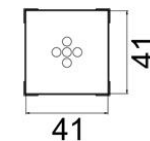

A1188B PLCC
Size 9 x 9(20pin)

A1140B PLCC
Size 11.5 x 11.5(28pin)

A1141B PLCC
Size 11.5 x 14(32pin)

A1139B PLCC
Size 12.5 x 7.3(18pin)

A1135B PLCC
Size 17.5 x 17.5(44pin)

A1136B PLCC
Size 20 x 20(52pin)

A1137B PLCC
Size 25 x 25(68pin)

A1138B PLCC
Size 30 x 30(84pin)

A1189B PLCC
Size 34 x 34(100pin)

SOJ

A1214B SOJ
Size 10 x 26

A1183 SOJ
Size 15 x 8
Vacuum function inoperative nozzle

A1184B SOJ
Size 18 x 8

BGA

A1470 BGA
Size 8 x 8

A1471 BGA
Size 12 x 12

A1472 BGA
Size 13 x 13

A1473 BGA
Size 15 x 15

A1474 BGA
Size 18 x 18

A1475 BGA
Size 27 x 27

A1476 BGA
Size 35 x 35

A1477 BGA
Size 38 x 38

A1478 BGA
Size 40 x 40

Single

A1124B Single

Size $\phi 2.5$

Vacuum function inoperative nozzle

A1130 Single

Size $\phi 4.4$

Vacuum function inoperative nozzle

A1142B Bent Single