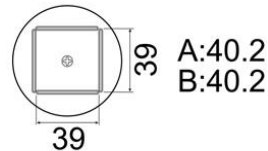

A1262B QFP
Size 12 x 12

A1126B QFP
Size 14 x 14

A1128B QFP
Size 14 x 20

A1127B QFP
Size 17.5 x 17.5

A1261B QFP
Size 20 x 20

A1129B QFP
Size 28 x 28

A1263B QFP
Size 28 x 40

A1265B QFP
Size 32 x 32

A1203B QFP
Size 35 x 35

A1264B QFP
Size 40 x 40

A1215B QFP
Size 42.5 x 42.5

A1180B BQFP
Size 17 x 17

A1181B BQFP
Size 19 x 19

A1182B BQFP
Size 24 x 24

SOP

A1131 SOP
Size 4.4 x 10
Vacuum function inoperative nozzle

A1132 SOP
Size 5.6 x 13
Vacuum function inoperative nozzle

A1133 SOP
Size 7.5 x 15
Vacuum function inoperative nozzle

A1134 SOP
Size 7.5 x 18
Vacuum function inoperative nozzle

A1258B SOP
Size 7.6 x 12.7