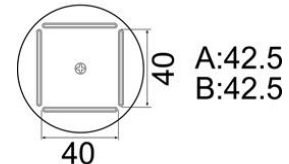

A1262B QFP
Size 12 x 12

A1126B QFP
Size 14 x 14

A1128B QFP
Size 14 x 20

A1127B QFP
Size 17.5 x 17.5

A1261B QFP
Size 20 x 20

A1129B QFP
Size 28 x 28

A1263B QFP
Size 28 x 40

A1265B QFP
Size 32 x 32

A1203B QFP
Size 35 x 35

A1264B QFP
Size 40 x 40

A1215B QFP
Size 42.5 x 42.5

A1180B BQFP
Size 17 x 17

A1181B BQFP
Size 19 x 19

A1182B BQFP
Size 24 x 24

SOP

A1131 SOP
Size 4.4 x 10
Vacuum function inoperative nozzle

A1132 SOP
Size 5.6 x 13
Vacuum function inoperative nozzle

A1133 SOP
Size 7.5 x 15
Vacuum function inoperative nozzle

A1134 SOP
Size 7.5 x 18
Vacuum function inoperative nozzle

A1258B SOP
Size 7.6 x 12.7