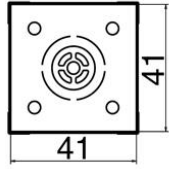

N51-13 BGA
Size 10×10

N51-14 BGA
Size 12×12

N51-15 BGA
Size 14×14

N51-16 BGA
Size 15×15

N51-17 BGA
Size 17×17

N51-18 BGA
Size 18×18

N51-19 BGA
Size 20×20

N51-20 BGA
Size 22×22

N51-21 BGA
Size 24×24

N51-22 BGA
Size 27×27

N51-23 BGA
Size 29×29

N51-24 BGA
Size 35×35

N51-25 BGA
Size 38x38

N51-26 BGA
Size 40x40

Single

N51-01 Single
Vacuum function inoperative nozzle

A1203B QFP
Size 35 x 35

A1264B QFP
Size 40 x 40

A1215B QFP
Size 42.5 x 42.5

A1180B BQFP
Size 17 x 17

A1181B BQFP
Size 19 x 19

A1182B BQFP
Size 24 x 24

SOP

A1131 SOP
Size 4.4 x 10
Vacuum function inoperative nozzle