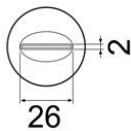

SIP

A1191 25L

Vacuum function inoperative nozzle