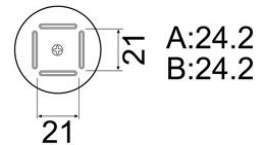

A1203B QFP
Size 35 x 35

A1264B QFP
Size 40 x 40

A1215B QFP
Size 42.5 x 42.5

A1180B BQFP
Size 17 x 17

A1181B BQFP
Size 19 x 19

A1182B BQFP
Size 24 x 24

SOP

A1131 SOP
Size 4.4 x 10
Vacuum function inoperative nozzle

A1132 SOP
Size 5.6 x 13
Vacuum function inoperative nozzle

A1133 SOP
Size 7.5 x 15
Vacuum function inoperative nozzle

A1134 SOP
Size 7.5 x 18
Vacuum function inoperative nozzle

A1258B SOP
Size 7.6 x 12.7