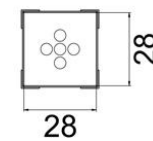

A1188B PLCC
Size 9 x 9(20pin)

A1140B PLCC
Size 11.5 x 11.5(28pin)

A1141B PLCC
Size 11.5 x 14(32pin)

A1139B PLCC
Size 12.5 x 7.3(18pin)

A1135B PLCC
Size 17.5 x 17.5(44pin)

A1136B PLCC
Size 20 x 20(52pin)

A1137B PLCC
Size 25 x 25(68pin)

A1138B PLCC
Size 30 x 30(84pin)

A1189B PLCC
Size 34 x 34(100pin)

SOJ

A1214B SOJ
Size 10 x 26

A1183 SOJ
Size 15 x 8
Vacuum function inoperative nozzle

A1184B SOJ
Size 18 x 8

BGA

A1470 BGA
Size 8 x 8

A1471 BGA
Size 12 x 12

A1472 BGA
Size 13 x 13

A1473 BGA
Size 15 x 15

A1474 BGA
Size 18 x 18

A1475 BGA
Size 27 x 27

A1476 BGA
Size 35 x 35

A1477 BGA
Size 38 x 38

A1478 BGA
Size 40 x 40

Size $\phi 1.5 \times 3$

Vacuum function inoperative nozzle

A1190 Dual Single

Size $\phi 2.5 \times 9.5$

Vacuum function inoperative nozzle

A1325 Dual Single

Size $\phi 1.5 \times 5$ to 10

Vacuum function inoperative nozzle