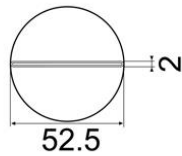

A1192 50L

Vacuum function inoperative nozzle