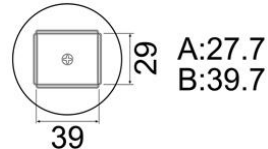

A1262B QFP
Size 12 x 12

A1126B QFP
Size 14 x 14

A1128B QFP
Size 14 x 20

A1127B QFP
Size 17.5 x 17.5

A1261B QFP
Size 20 x 20

A1129B QFP
Size 28 x 28

A1263B QFP
Size 28 x 40

A1265B QFP
Size 32 x 32

A1203B QFP
Size 35 x 35

A1264B QFP
Size 40 x 40

A1215B QFP
Size 42.5 x 42.5

A1180B BQFP
Size 17 x 17

A1181B BQFP
Size 19 x 19

A1182B BQFP
Size 24 x 24

SOP

A1131 SOP
Size 4.4 x 10
Vacuum function inoperative nozzle

A1132 SOP
Size 5.6 x 13
Vacuum function inoperative nozzle

A1133 SOP
Size 7.5 x 15
Vacuum function inoperative nozzle

A1134 SOP
Size 7.5 x 18
Vacuum function inoperative nozzle

A1258B SOP
Size 7.6 x 12.7