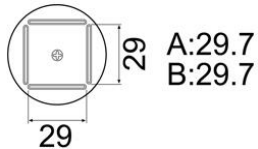

A1262B QFP
Size 12 x 12

A1126B QFP
Size 14 x 14

A1128B QFP
Size 14 x 20

A1127B QFP
Size 17.5 x 17.5

A1261B QFP
Size 20 x 20

A1129B QFP
Size 28 x 28

A1263B QFP
Size 28 x 40

A1265B QFP
Size 32 x 32

A1203B QFP
Size 35 x 35

A1264B QFP
Size 40 x 40

A1215B QFP
Size 42.5 x 42.5

A1180B BQFP
Size 17 x 17

A1181B BQFP
Size 19 x 19

A1182B BQFP
Size 24 x 24

SOP

A1131 SOP
Size 4.4 x 10
Vacuum function inoperative nozzle

A1132 SOP
Size 5.6 x 13
Vacuum function inoperative nozzle

A1133 SOP
Size 7.5 x 15
Vacuum function inoperative nozzle

A1134 SOP
Size 7.5 x 18
Vacuum function inoperative nozzle

A1258B SOP
Size 7.6 x 12.7