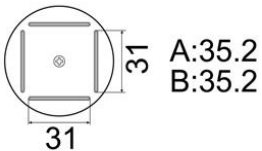

A1262B QFP
Size 12 x 12

A1126B QFP
Size 14 x 14

A1128B QFP
Size 14 x 20

A1127B QFP
Size 17.5 x 17.5

A1261B QFP
Size 20 x 20

A1129B QFP
Size 28 x 28

A1263B QFP
Size 28 x 40

A1265B QFP
Size 32 x 32

A1203B QFP
Size 35 x 35

A1264B QFP
Size 40 x 40

A1215B QFP
Size 42.5 x 42.5

A1180B BQFP
Size 17 x 17

A1181B BQFP
Size 19 x 19

A1182B BQFP
Size 24 x 24

SOP

A1131 SOP
Size 4.4 x 10
Vacuum function inoperative nozzle

A1132 SOP
Size 5.6 x 13
Vacuum function inoperative nozzle

A1133 SOP
Size 7.5 x 15
Vacuum function inoperative nozzle

A1134 SOP
Size 7.5 x 18
Vacuum function inoperative nozzle

A1258B SOP
Size 7.6 x 12.7