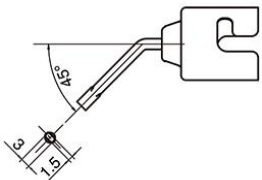

N51-21 BGA
Size 24×24

N51-22 BGA
Size 27×27

N51-23 BGA
Size 29×29

N51-24 BGA
Size 35×35

N51-25 BGA
Size 38x38

N51-26 BGA
Size 40x40

Single

N51-01 Single
Vacuum function inoperative nozzle

N51-02 Single
Standard nozzle for FR-810/FR-810B

N51-03 Single

N51-04 Single

Bent Single

N51-05 Bent Single
Vacuum function inoperative nozzle

Hot Air Series (conventional type)

QFP

A1125B QFP
Size 10 x 10

A1203B QFP
Size 35 x 35

A1264B QFP
Size 40 x 40

A1215B QFP
Size 42.5 x 42.5

A1180B BQFP
Size 17 x 17

A1181B BQFP
Size 19 x 19

A1182B BQFP
Size 24 x 24

SOP

A1131 SOP
Size 4.4 x 10
Vacuum function inoperative nozzle